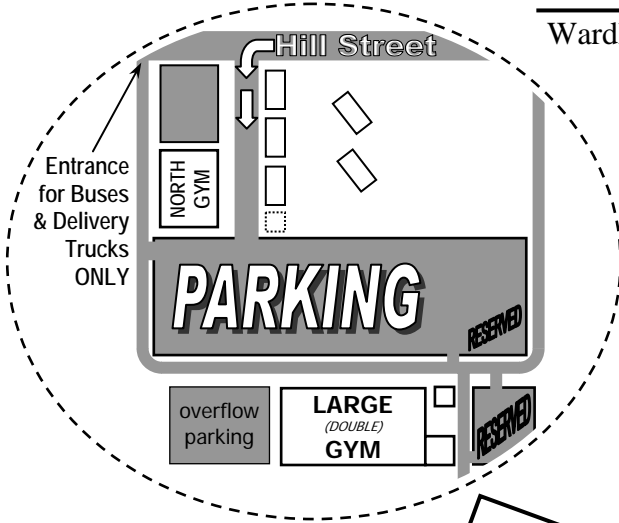

Freeway / Road Map for the LBUSD Science Fair

405 (San Diego) Freeway

710 (Long Beach) Freeway

Cabrillo High School

2001 Santa Fe Avenue
Long Beach, CA 90810

- Gym
- ▨ Parking

DIRECTIONS:

- Enter from Hill Street.
- Please follow the directions of the friendly JROTC cadets coordinating the parking.
- Willard entrance will be closed to cars. However, a foot traffic gate will be open (next to the loop at the west end of Willard) for parents to drop off students if they are not parking right away.