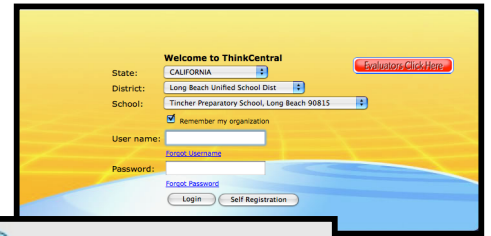

Instructions for Internet Textbook Access to Think Central

A) Accessing the Website

- 1) Log onto <http://www-k6.thinkcentral.com>
- 2) Select **California**.
- 3) Select **Long Beach Unified School Dist.**
- 4) Locate your school. (Note: Look carefully. Some schools are listed by full name and some by partial names.)
- 5) Place a check in the box: **Remember My Organization**.
- 6) Enter the User Name and Password from your teacher. Click **Login**.

B) Navigating the Site

- 1) Click on **My Library** to access the **My Library** page.
- 2) Click on an icon to locate the math text, games, and activities.

Math Text Book

Math Tools, Games, and Activities.